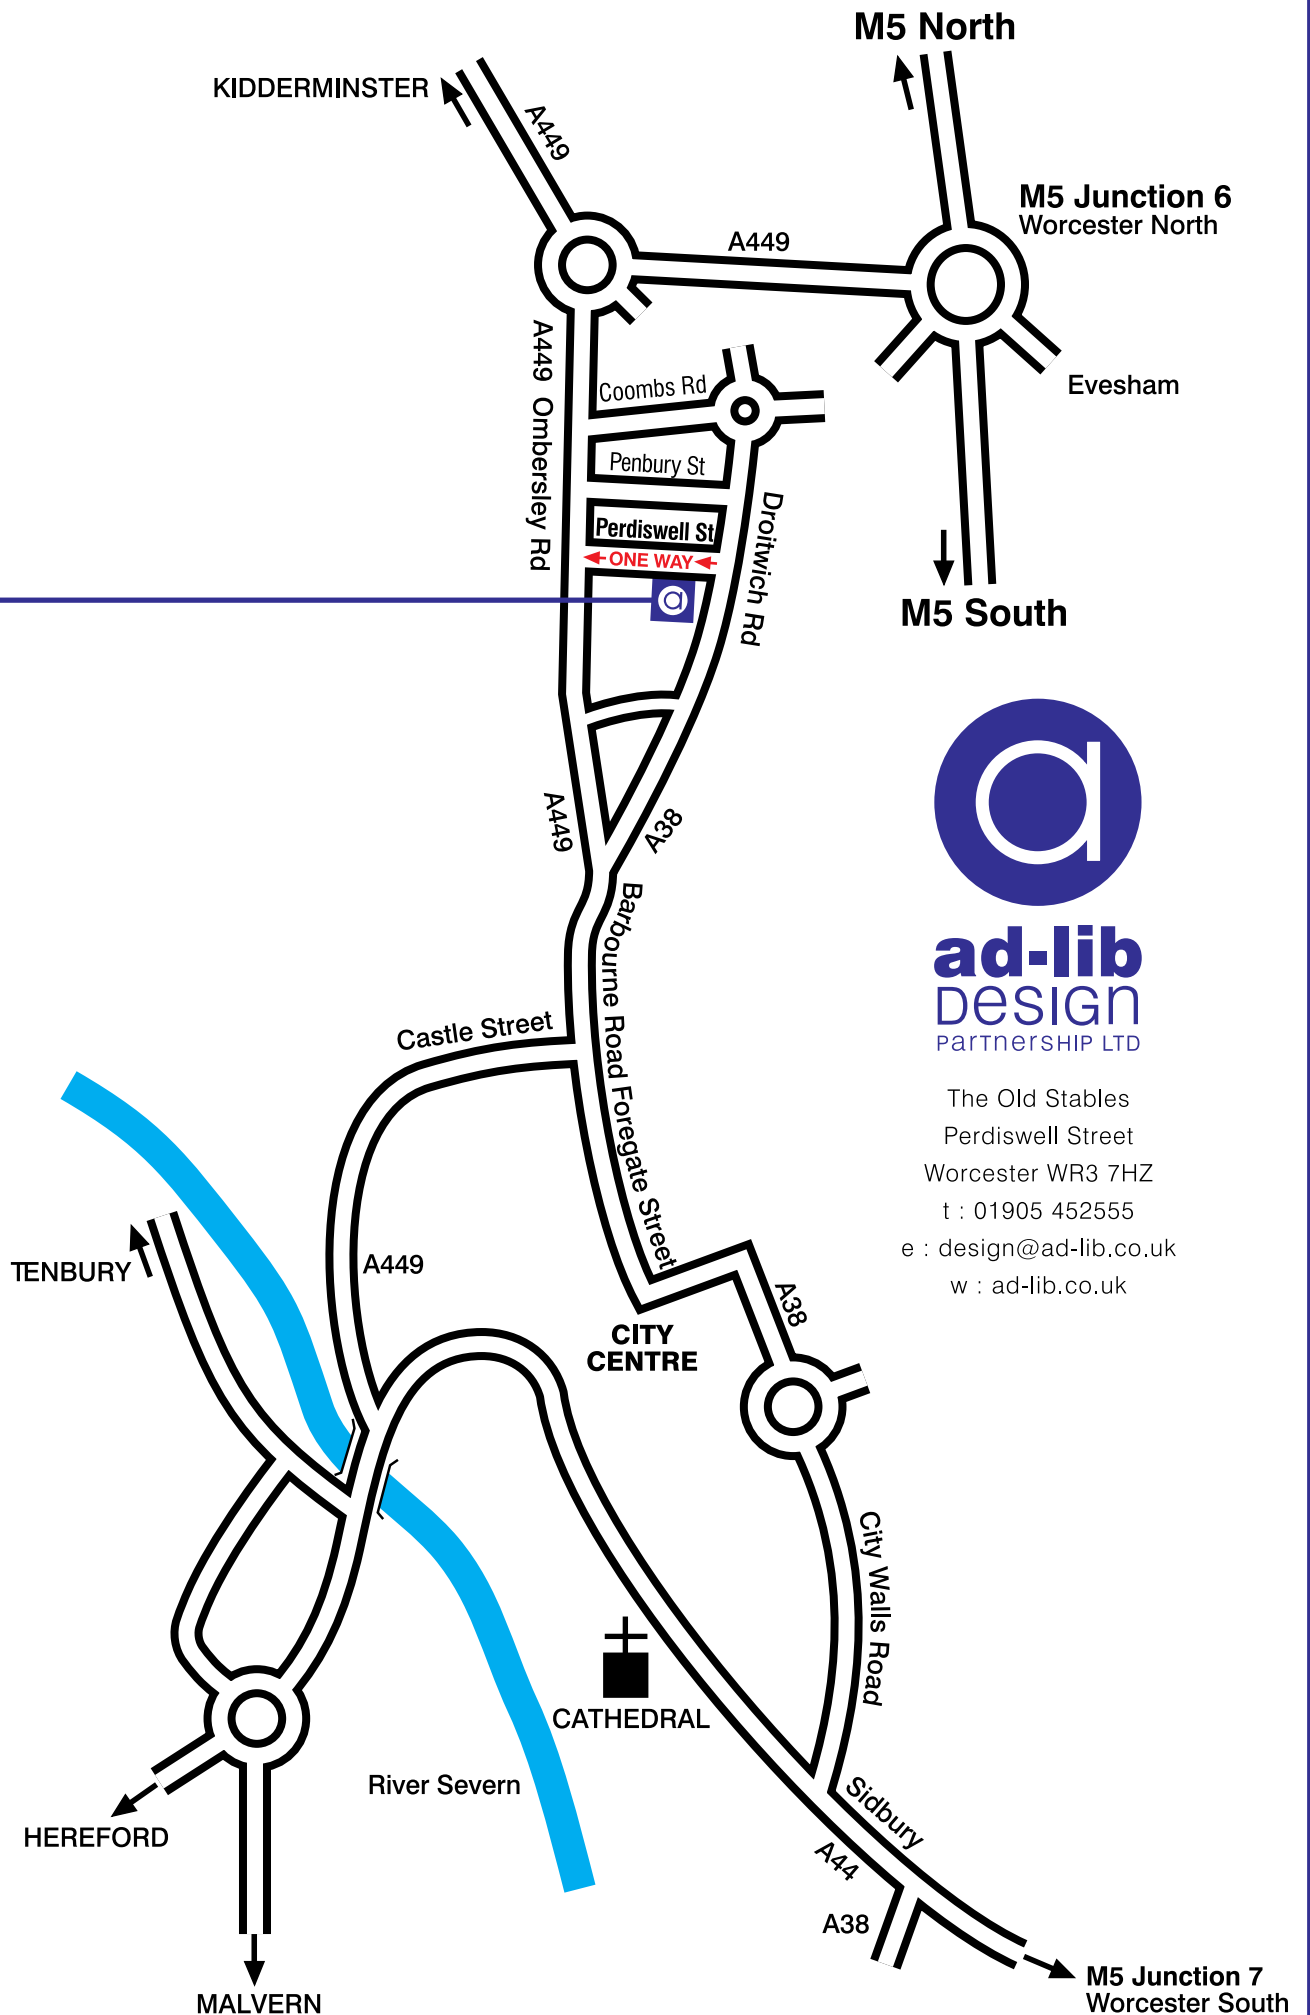

How to find us

ad-lib
DESIGN
PARTNERSHIP LTD

The Old Stables
Perdisswell Street
Worcester WR3 7HZ
t : 01905 452555
e : design@ad-lib.co.uk
w : ad-lib.co.uk